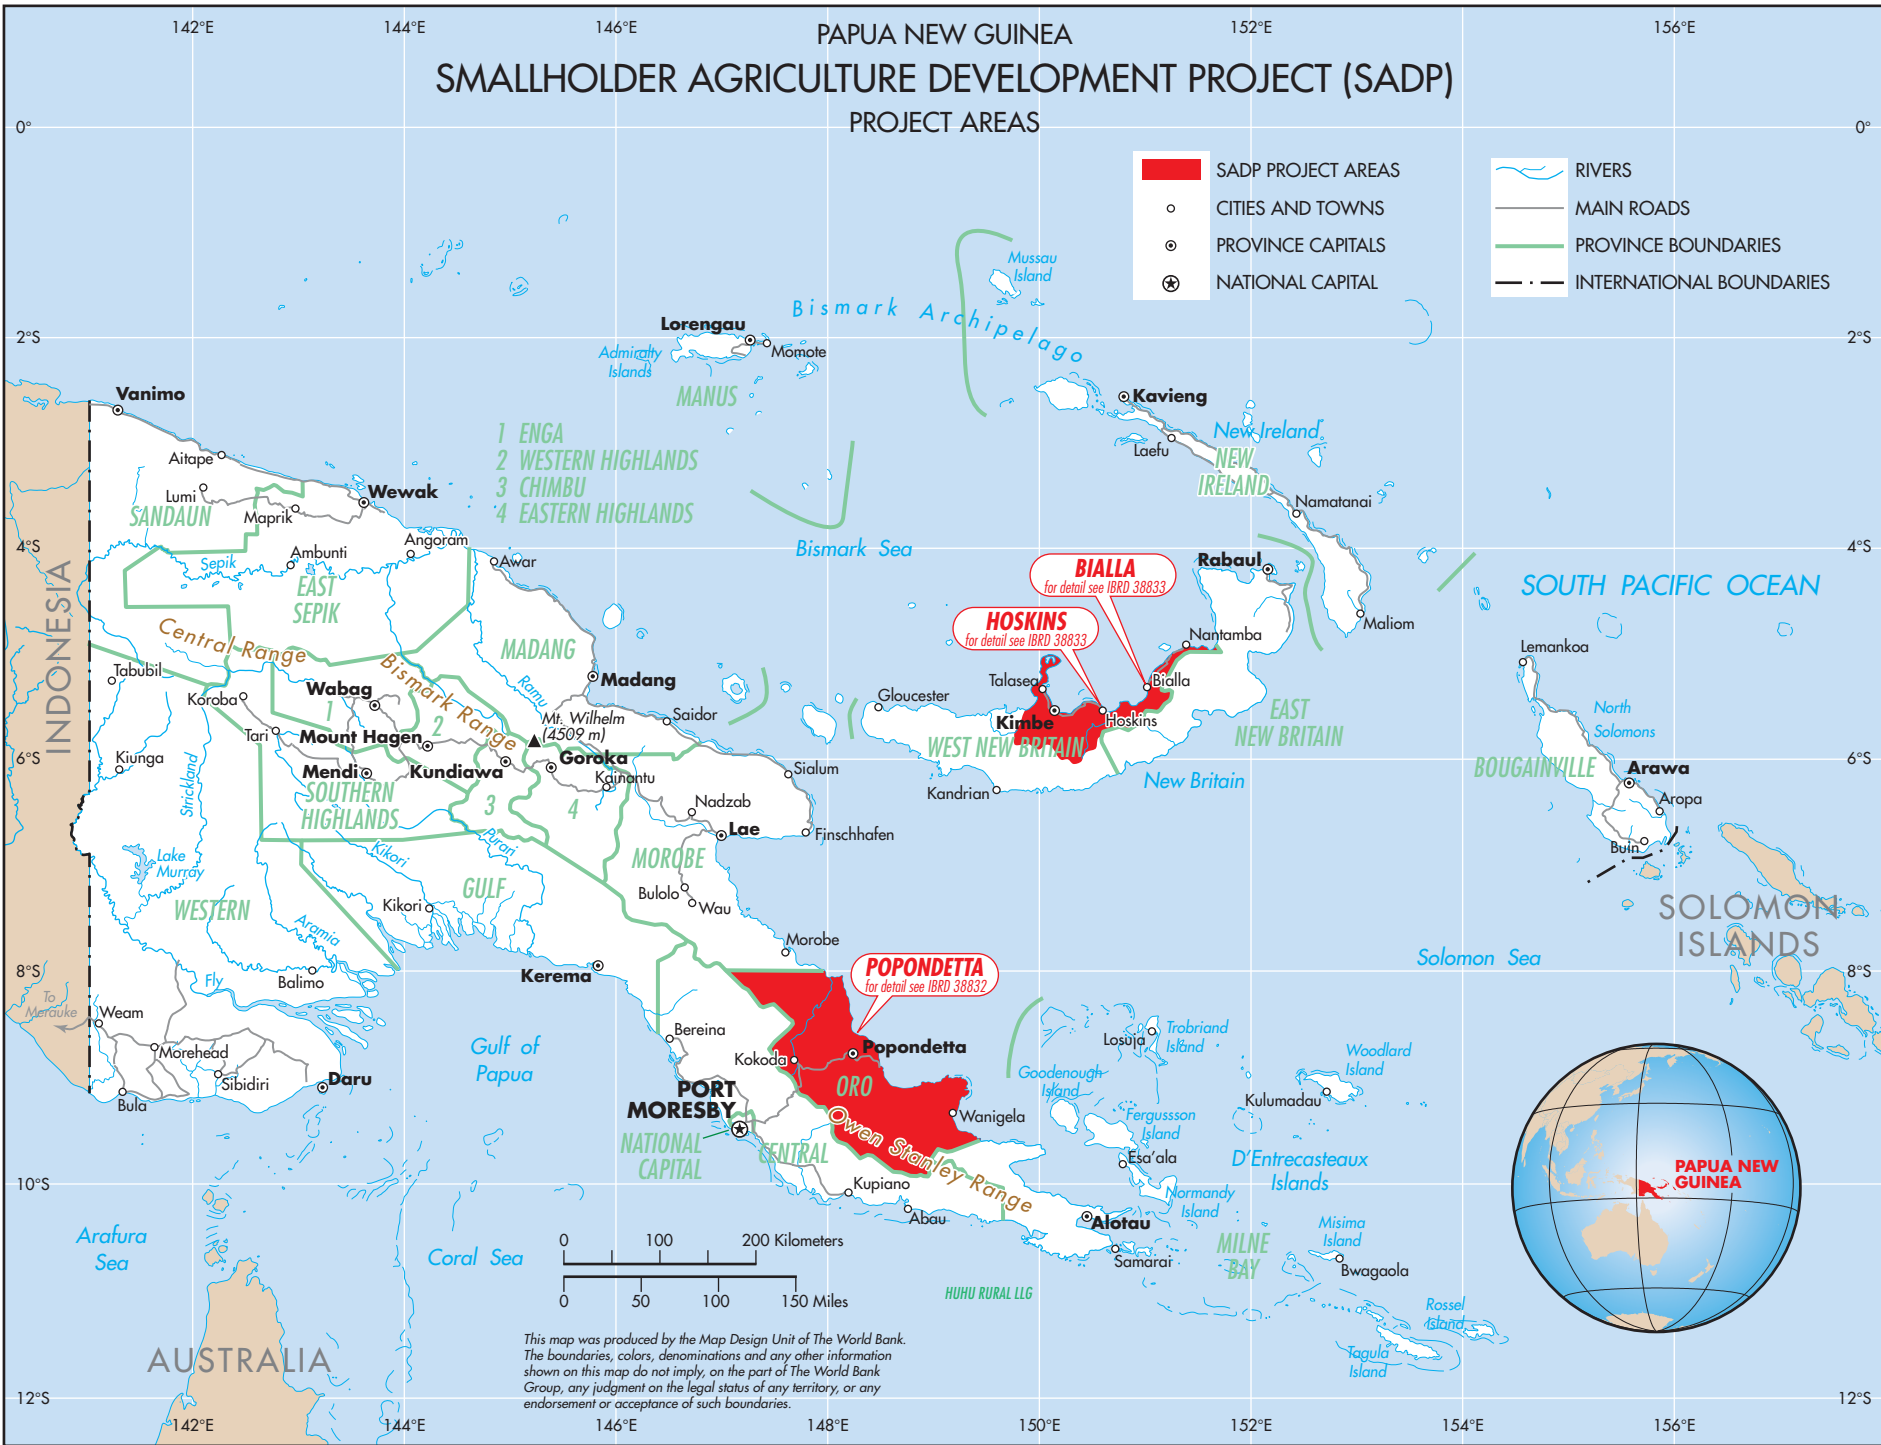

PAPUA NEW GUINEA

SMALLHOLDER AGRICULTURE DEVELOPMENT PROJECT (SADP)

PROJECT AREAS

- SADP PROJECT AREAS
- CITIES AND TOWNS
- PROVINCE CAPITALS
- NATIONAL CAPITAL
- RIVERS
- MAIN ROADS
- PROVINCE BOUNDARIES
- INTERNATIONAL BOUNDARIES

This map was produced by the Map Design Unit of The World Bank. The boundaries, colors, denominations and any other information shown on this map do not imply, on the part of The World Bank Group, any judgment on the legal status of any territory, or any endorsement or acceptance of such boundaries.