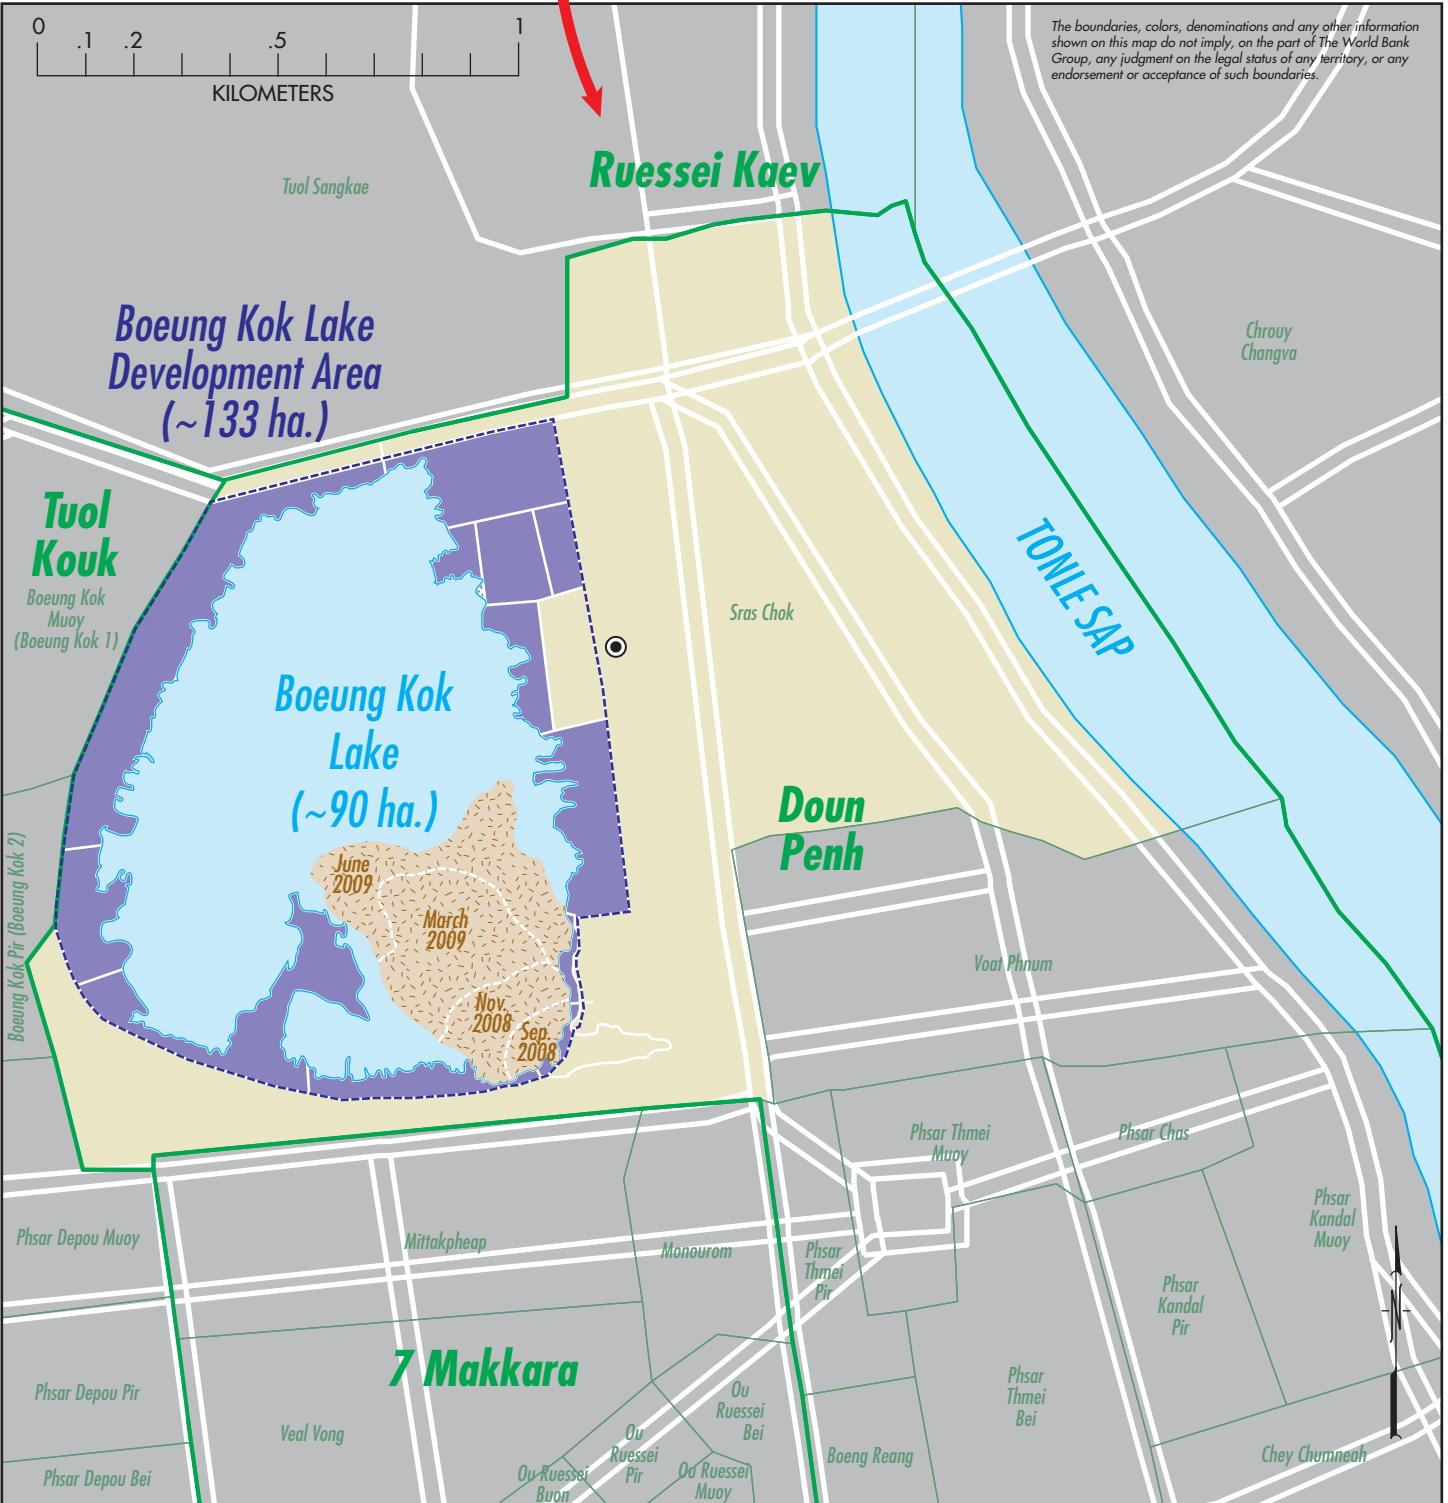

CAMBODIA LAND MANAGEMENT AND ADMINISTRATION PROJECT Sras Chok Commune

- REFERENCED VILLAGES
- SRAS CHOK COMMUNE
- BOEUNG KOK LAKE DEVELOPMENT AREA BOUNDARY
- SAND FILL
- DISTRICT HEADQUARTERS
- COMMUNE BOUNDARIES
- DISTRICT BOUNDARIES
- PROVINCE BOUNDARY (inset)
- ROADS