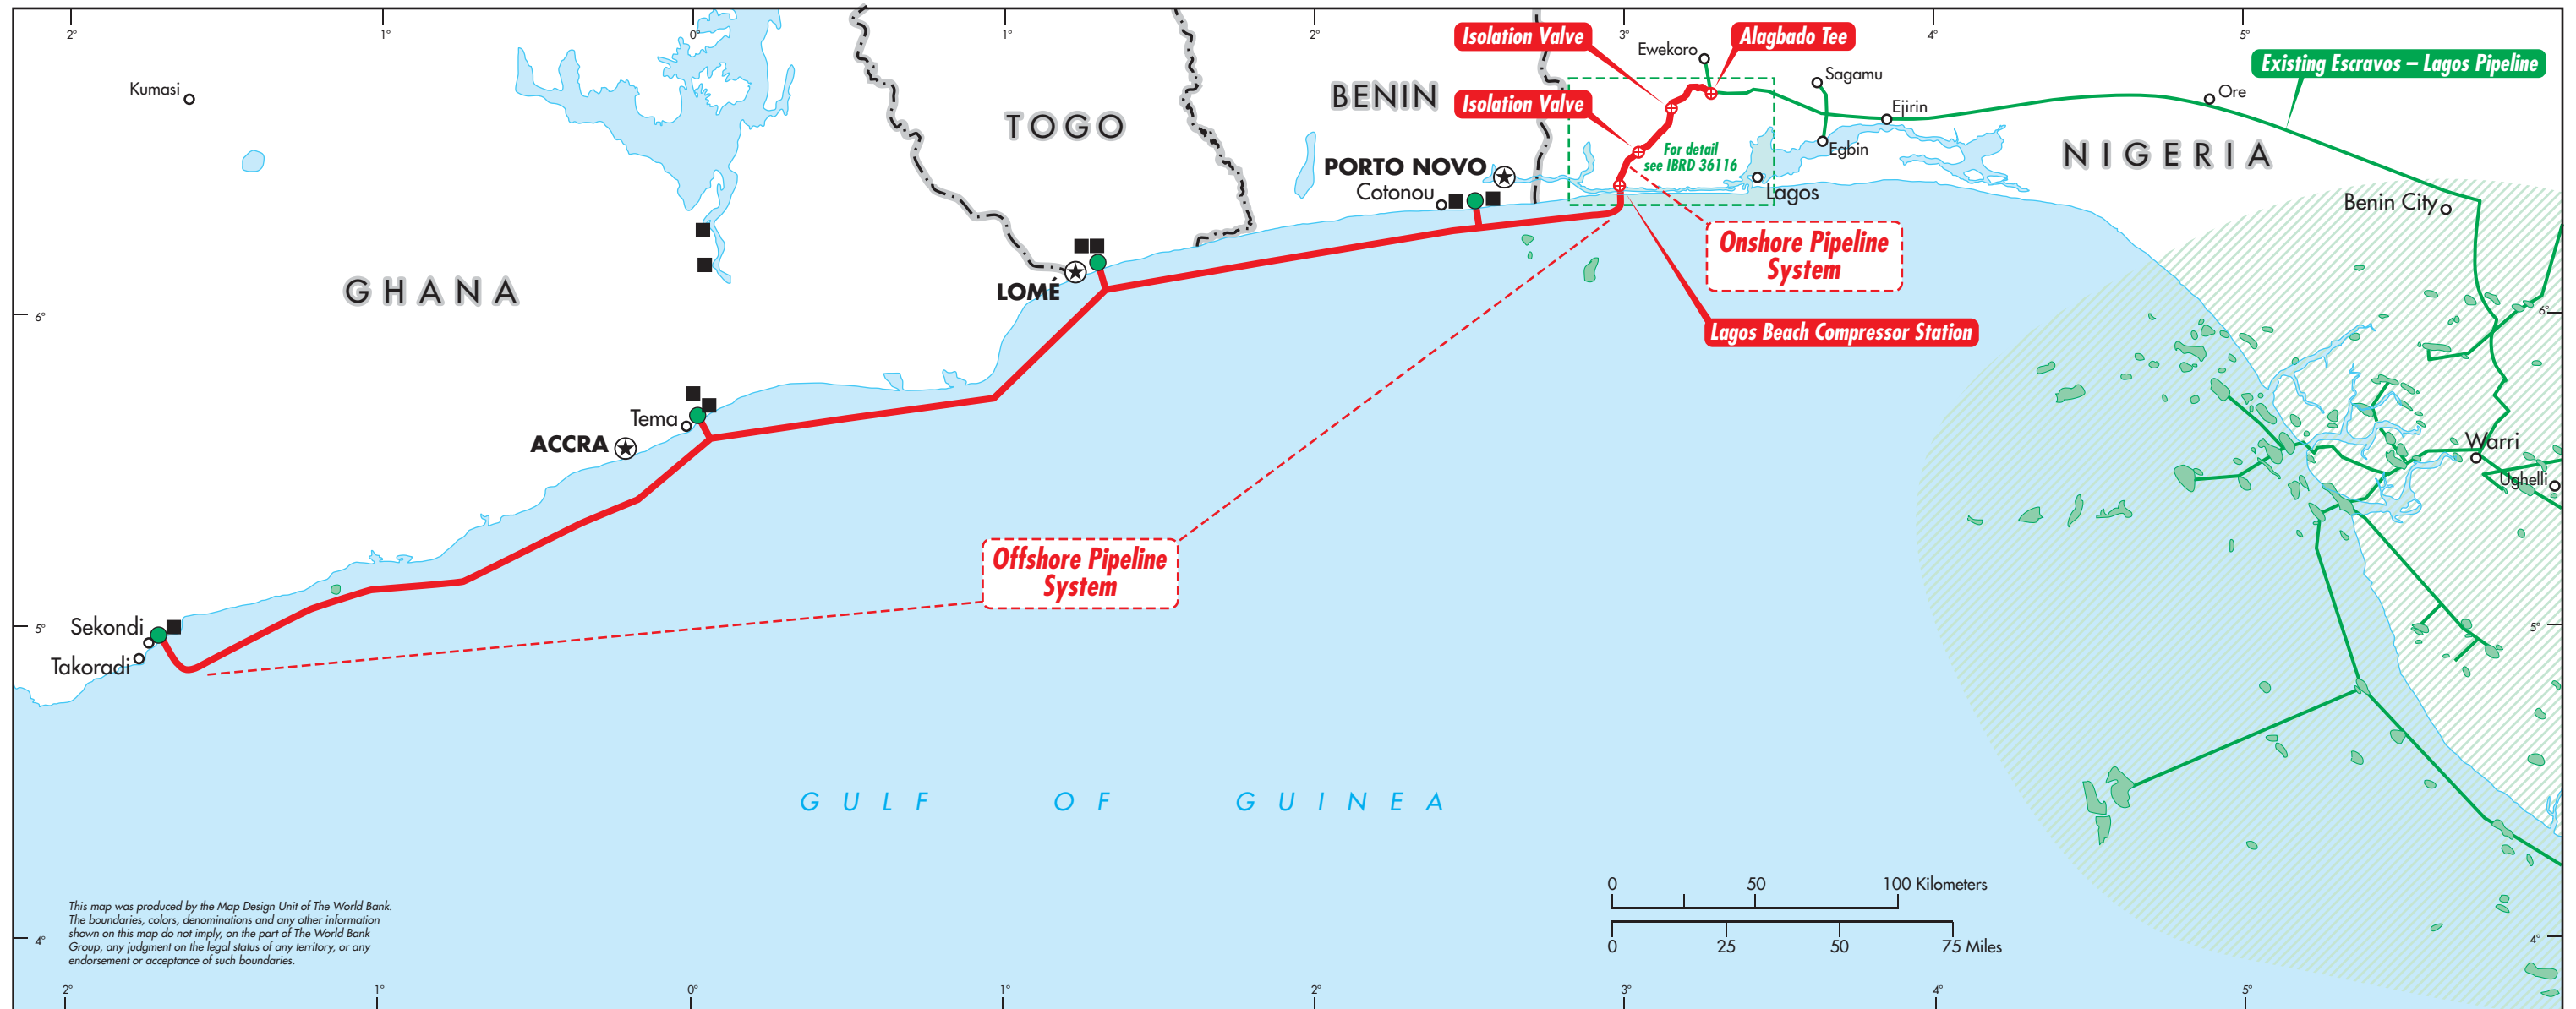

WEST AFRICA REQUEST FOR INSPECTION: WEST AFRICAN GAS PIPELINE PROJECT

- COMPLETED WEST AFRICAN GAS PIPELINE PROJECT (BANK-FINANCED)
- EXISTING GAS PIPELINES
- GAS SUPPLY AREA
- OIL AND GAS FIELDS
- GAS TERMINAL OUTLET POINTS
- POWER PLANTS
- CITIES
- ★ NATIONAL CAPITALS
- INTERNATIONAL BOUNDARIES