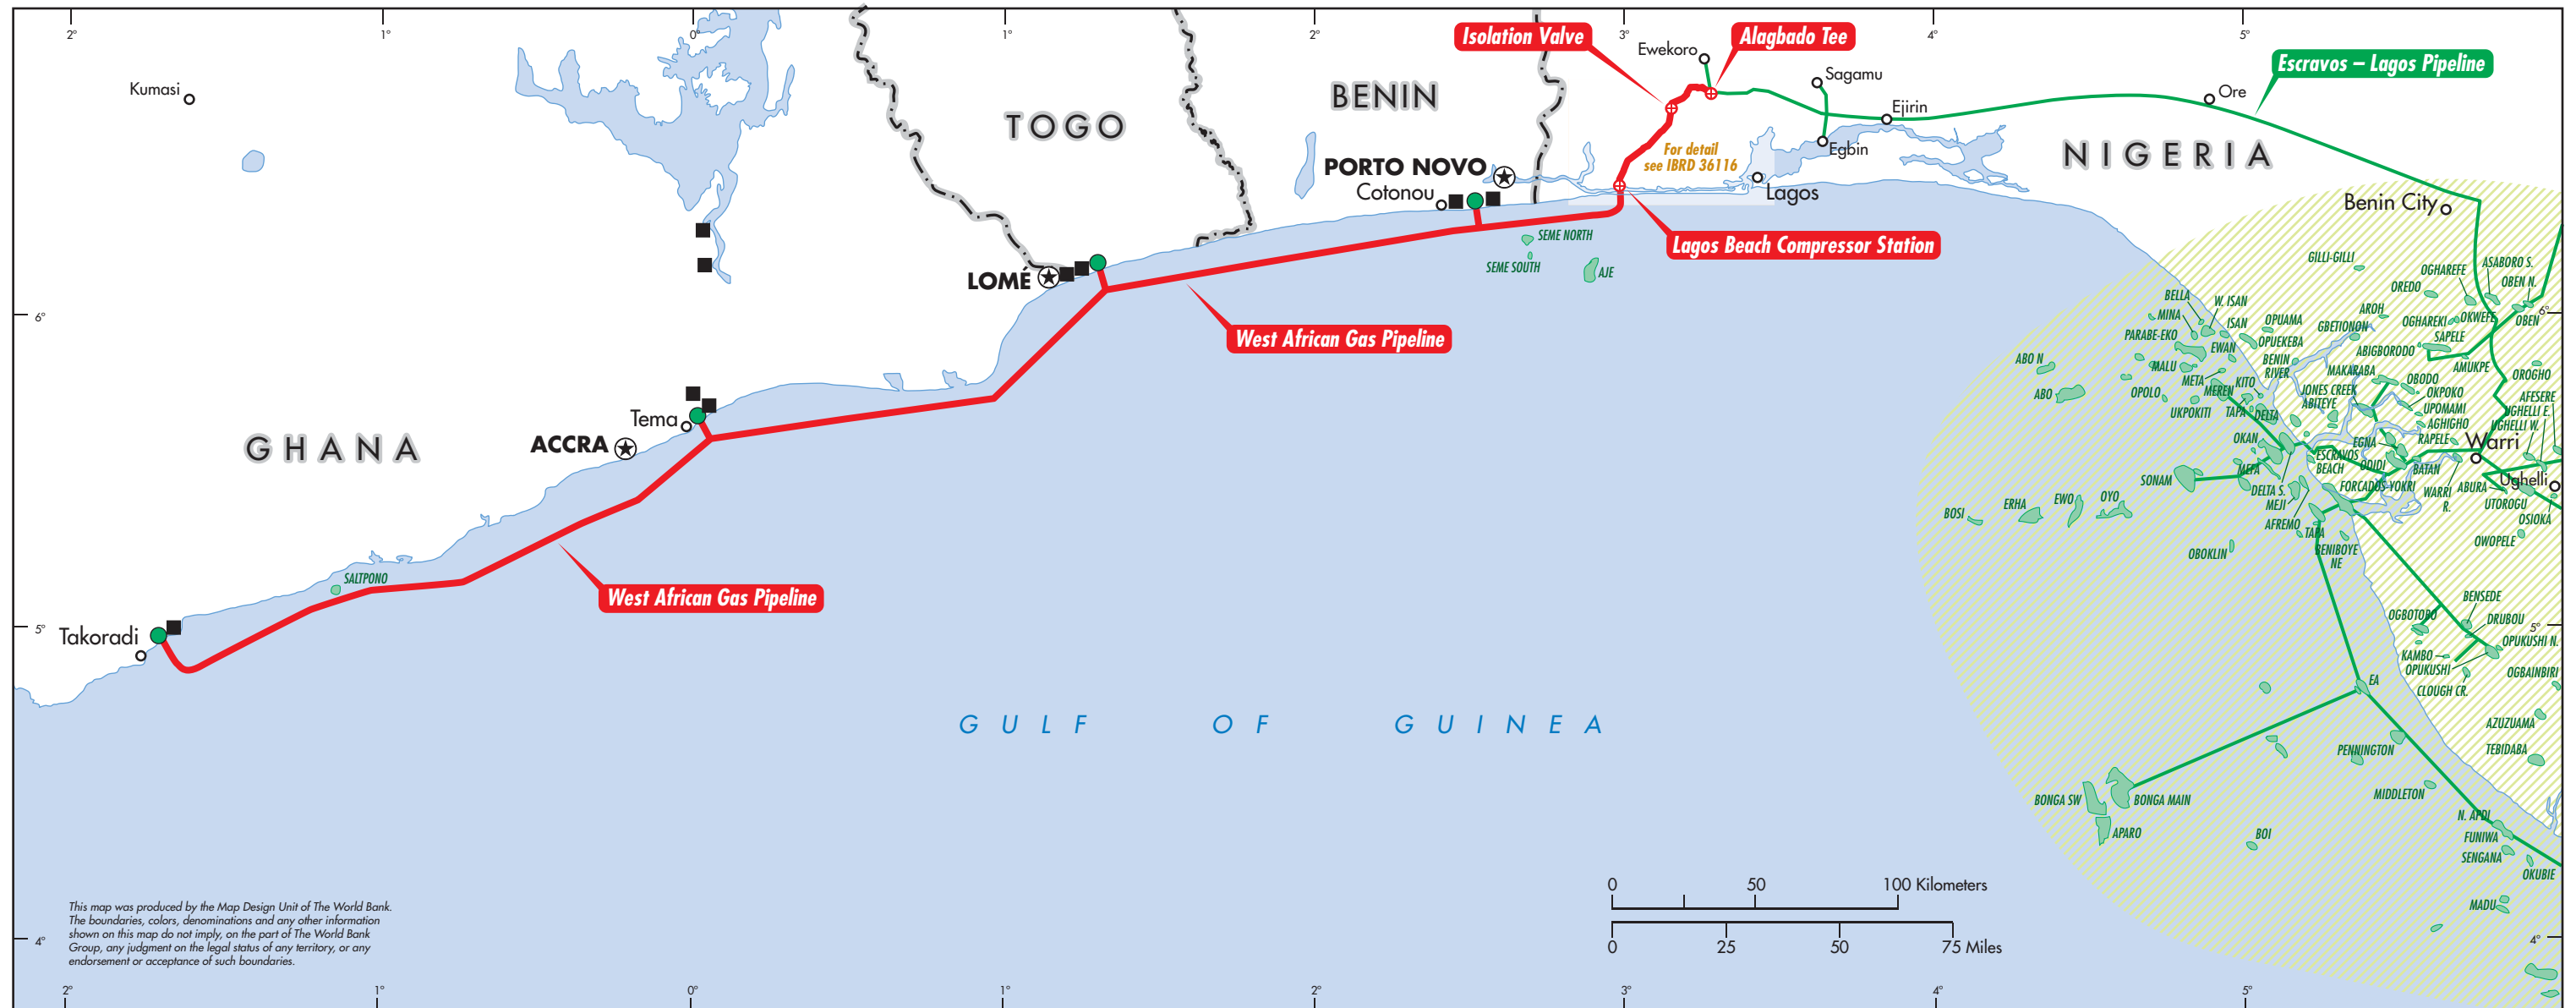

WEST AFRICA REQUEST FOR INSPECTION: WEST AFRICAN GAS PIPELINE PROJECT

- COMPLETED WEST AFRICAN GAS PIPELINE PROJECT (BANK-FINANCED)
- OTHER EXISTING GAS PIPELINES
- GAS SUPPLY AREA
- OIL AND GAS FIELDS
- GAS TERMINAL OUTLET POINTS
- POWER PLANTS
- CITIES
- ⊙ NATIONAL CAPITALS
- INTERNATIONAL BOUNDARIES