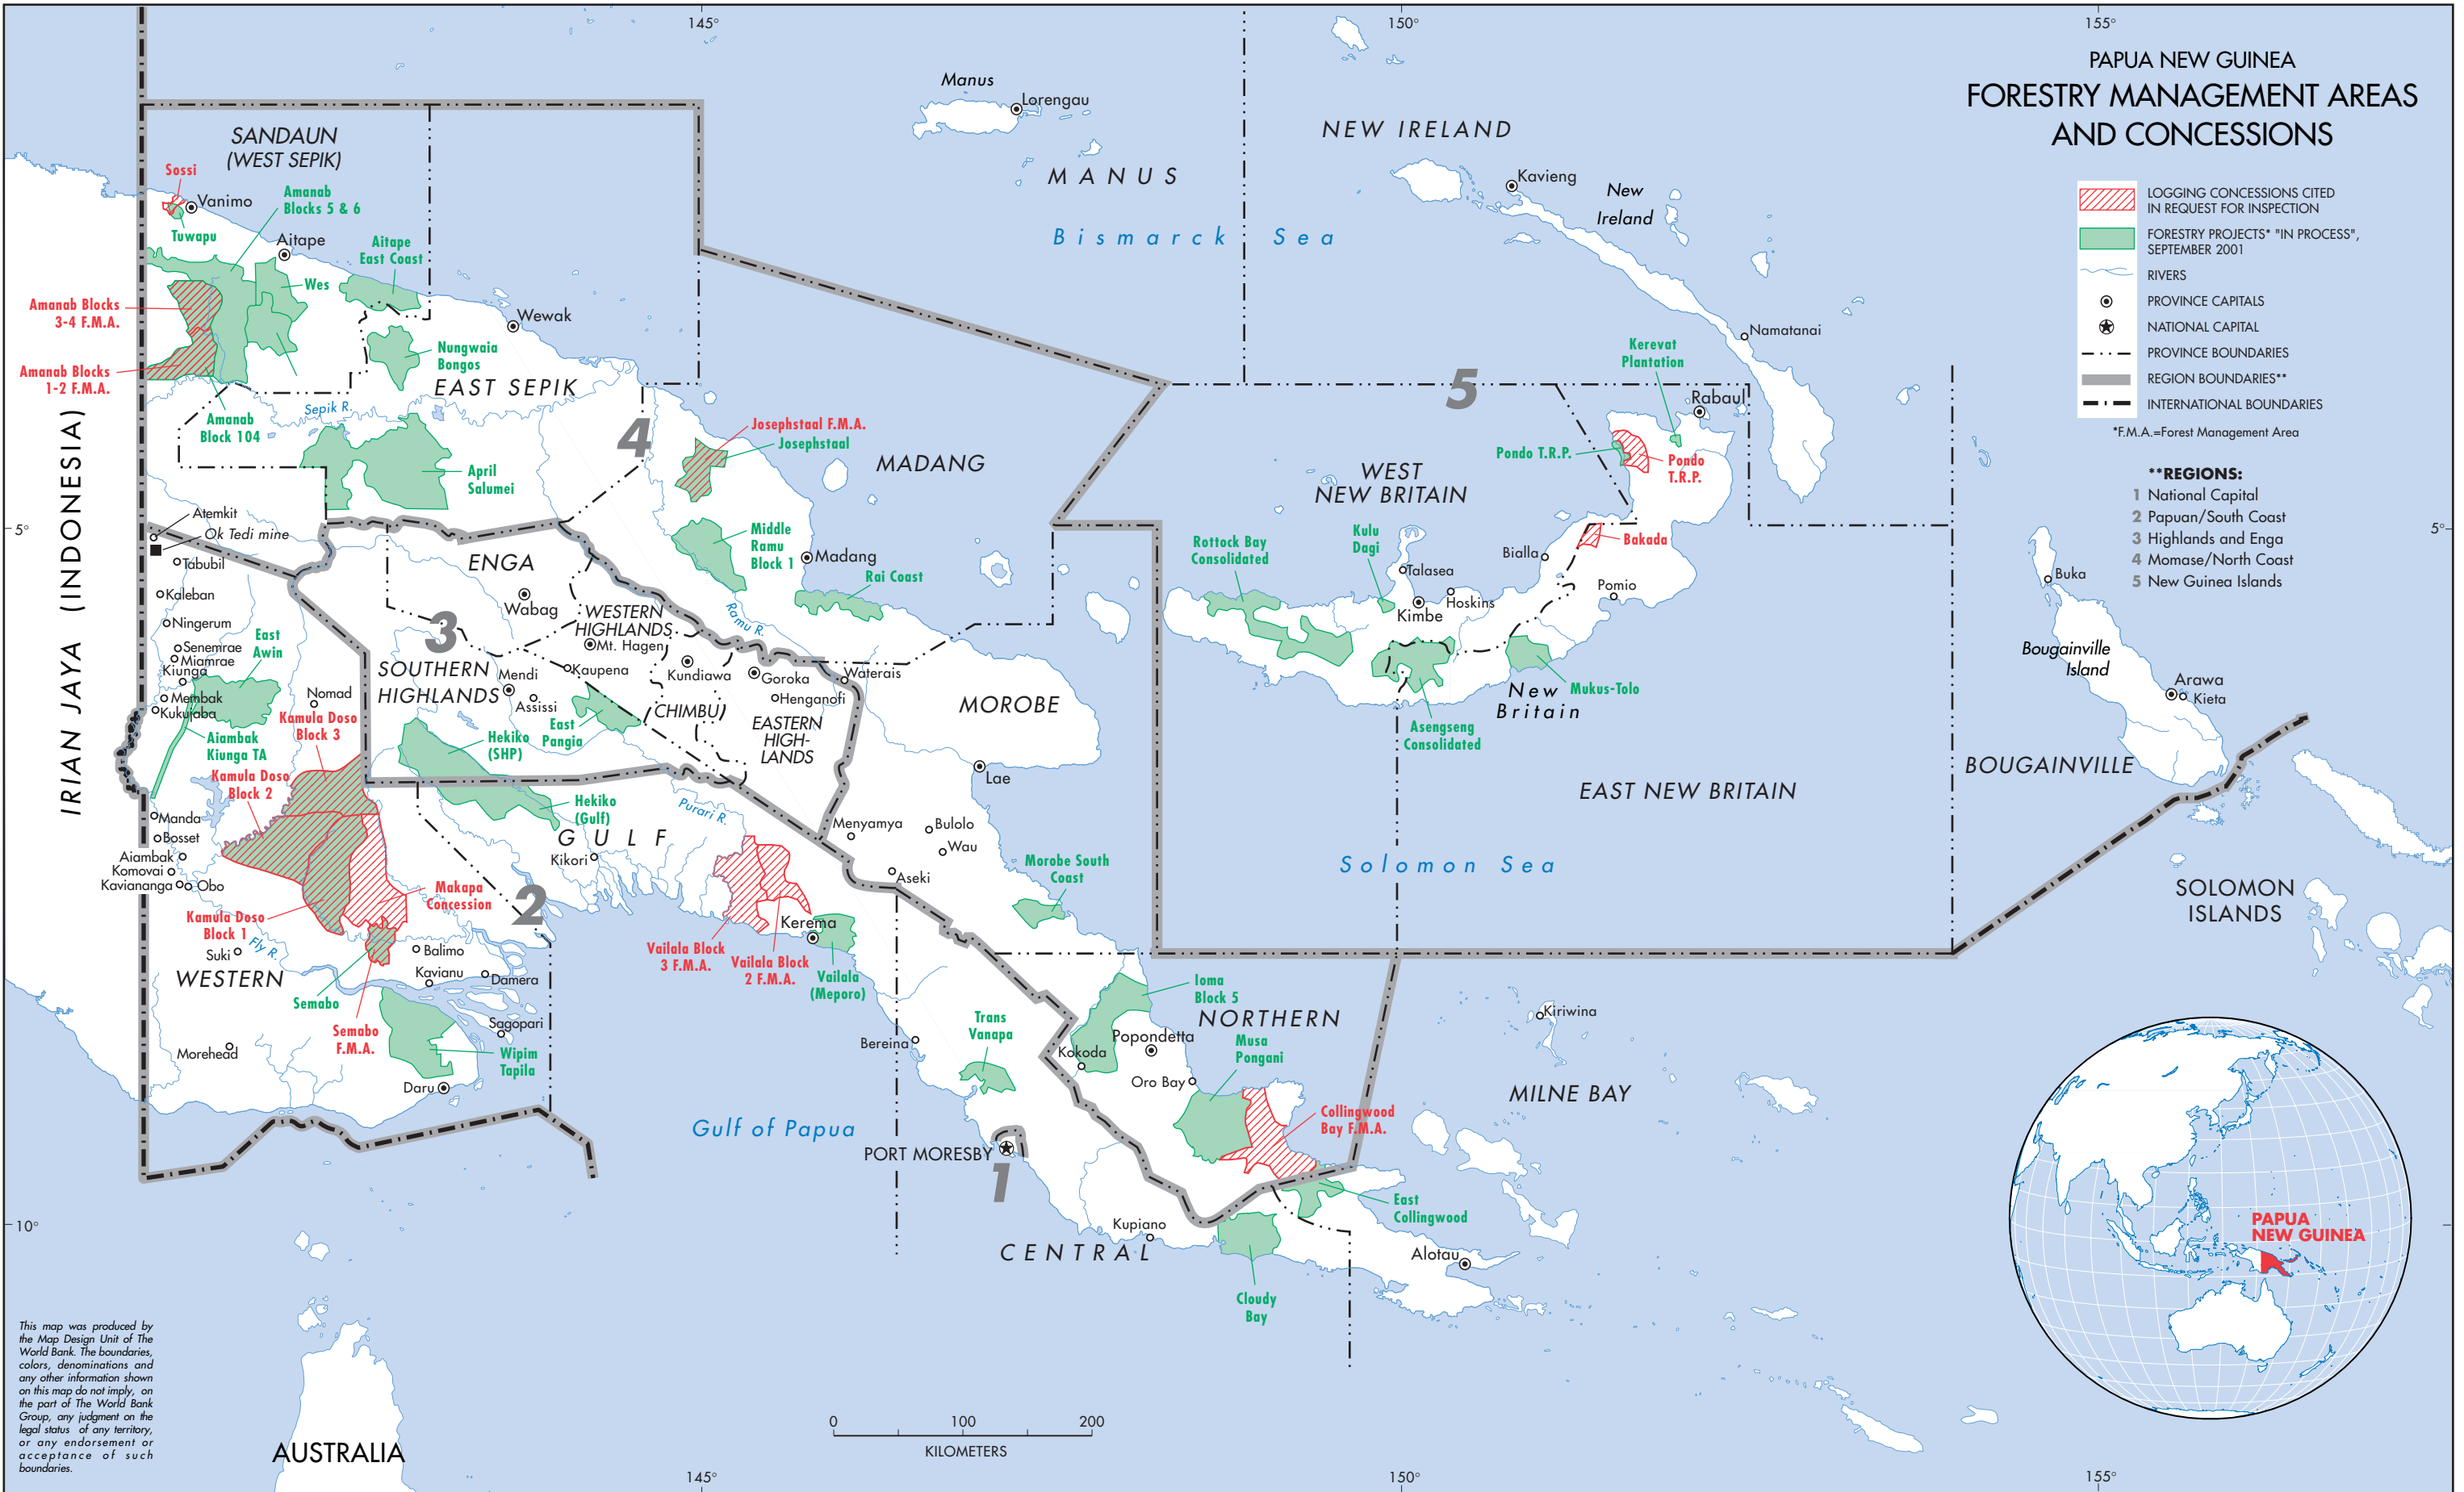

PAPUA NEW GUINEA FORESTRY MANAGEMENT AREAS AND CONCESSIONS

- LOGGING CONCESSIONS CITED IN REQUEST FOR INSPECTION
 - FORESTRY PROJECTS* "IN PROCESS", SEPTEMBER 2001
 - RIVERS
 - PROVINCE CAPITALS
 - NATIONAL CAPITAL
 - PROVINCE BOUNDARIES
 - REGION BOUNDARIES**
 - INTERNATIONAL BOUNDARIES
- *F.M.A.=Forest Management Area

- **REGIONS:**
- 1 National Capital
 - 2 Papuan/South Coast
 - 3 Highlands and Enga
 - 4 Momase/North Coast
 - 5 New Guinea Islands

This map was produced by the Map Design Unit of The World Bank. The boundaries, colors, denominations and any other information shown on this map do not imply, on the part of The World Bank Group, any judgment on the legal status of any territory, or any endorsement or acceptance of such boundaries.